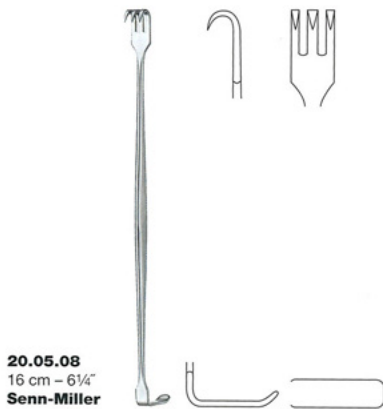

**ESURFOTI14-**

[1]

FORCEPS, TISSUE, STAND, 1x2 teeth, straight 14.5 cm 06-05-14
 PINCE CHIRURGICALE, STAND, 1x2 dents, droite 14,5cm 06-05-14

**ESURFTDA12-**

[2]

FORCEPS, TISSUE, DELICATE, ADSON, 12 cm, serr. jaws 06-20-12
 PINCE CHIRURGICALE DELICATE, ADSON, 12 cm mors str. 06-20-12

ESURFTDA12T

[2]

FORCEPS, TISSUE, DELICATE, ADSON, 12 cm, 1x2 teeth 06-21-12
 PINCE CHIRURGICALE DELICATE, ADSON, 12 cm, 1x2 dts 06-21-12

ESURNEHC15- [2]

NEEDLE HOLDER, BABY-CRILE-WOOD, 15 cm, delicate, 10-20-14
 PORTE-AIGUILLE, BABY-CRILE-WOOD, 15 cm, délicat, 10-20-14

ESURREDFO2- [1]

RETRACTOR, FREER, delicate, 15 cm, 2 hooks, 3 mm 20-52-02
 ECARTEUR de FREER, délicat, 15 cm, 2 crochets, 3 mm 20-52-02

ESURREDS16- [2]

RETRACTOR DELICATE SENN-MILLER, double-ended, 16 cm 20-05-08
 ECARTEUR FIN SENN-MILLER, double, 16 cm 20-05-08